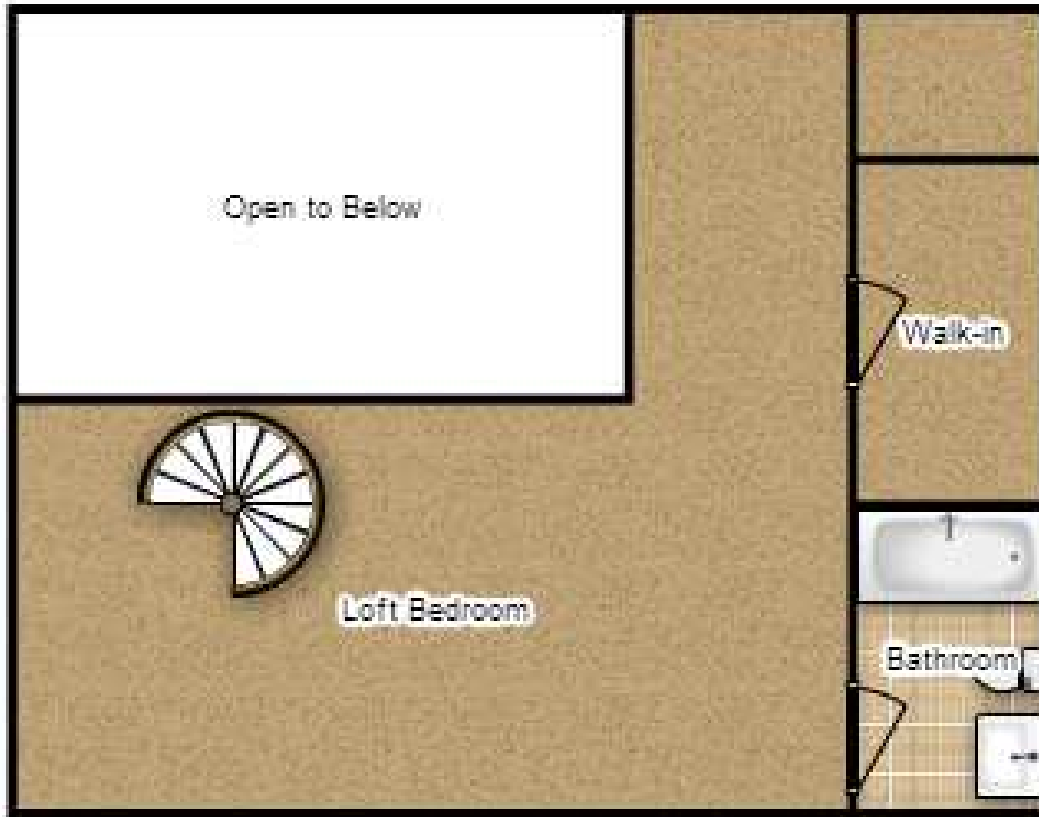

2 bedroom, 2 bath loft - 1050 sq ft

(All measurements are approximate)

Upper Level

Lower Level